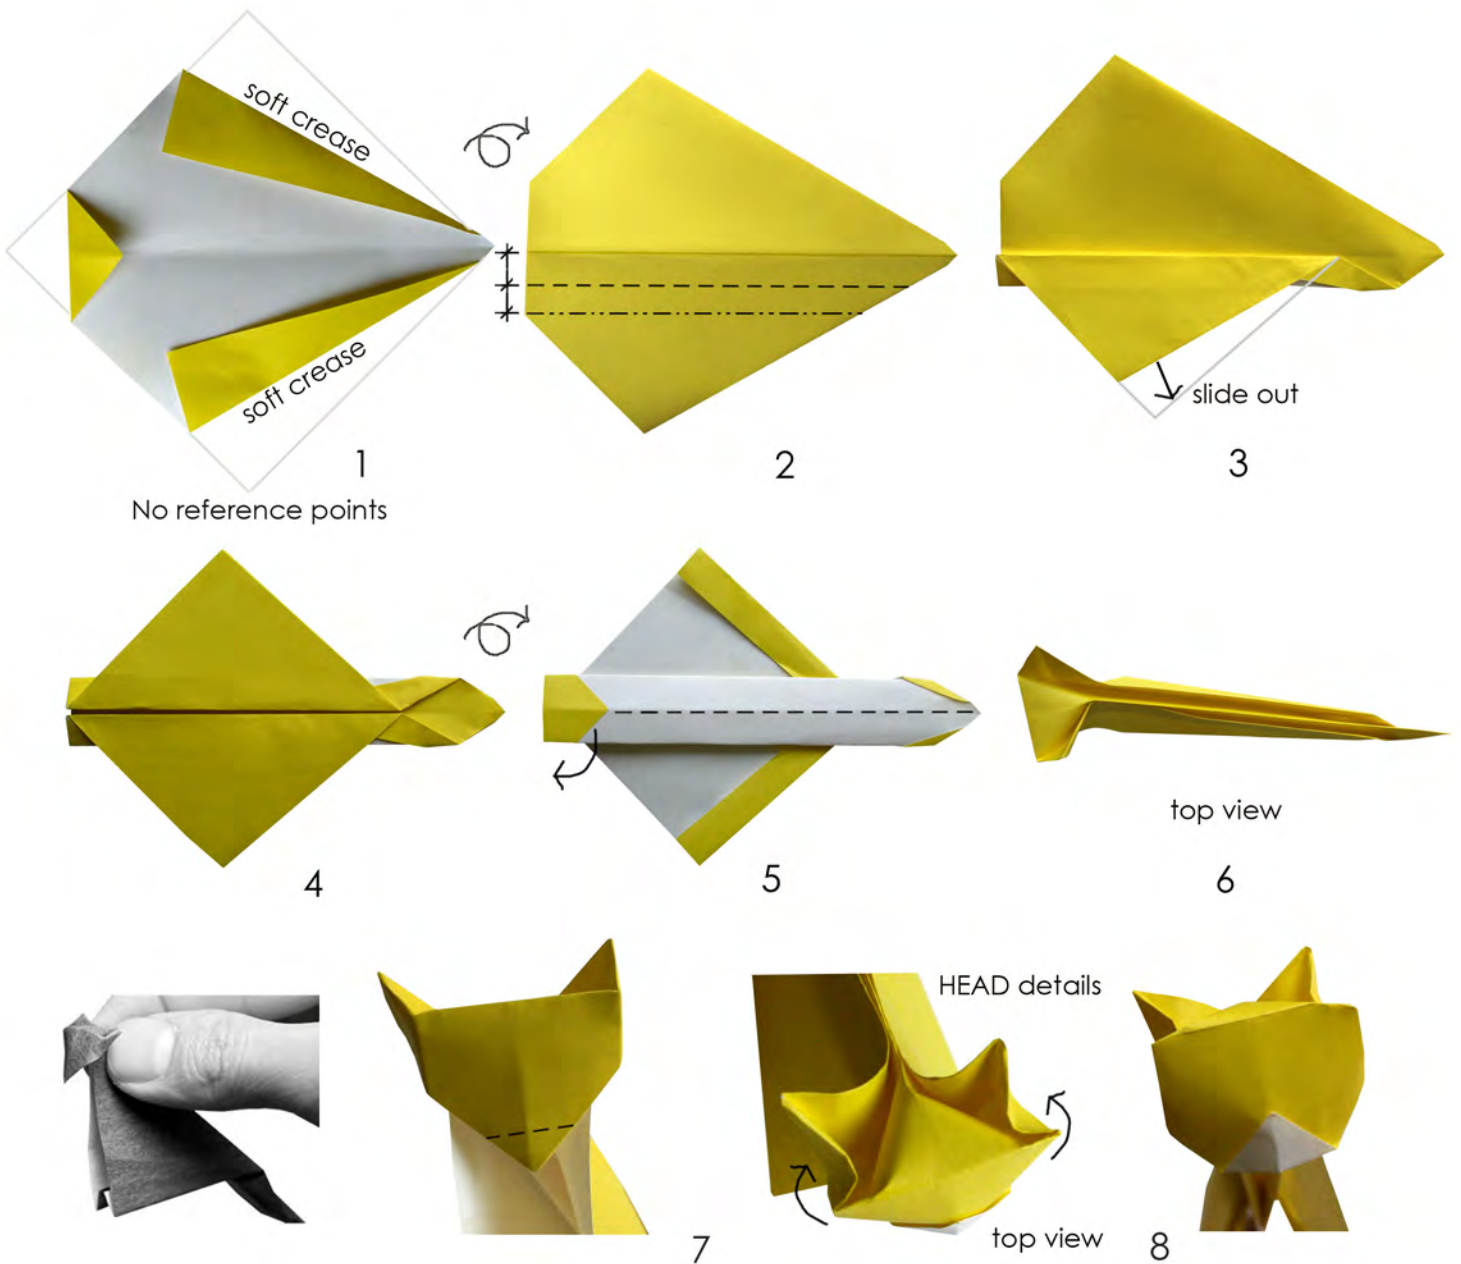

Giang Dinh

Cat 2007

Wet folding with water color paper is recommended

9

10

top view

11

12

bottom view

13

14

top view

15

sink

16
the tail

17