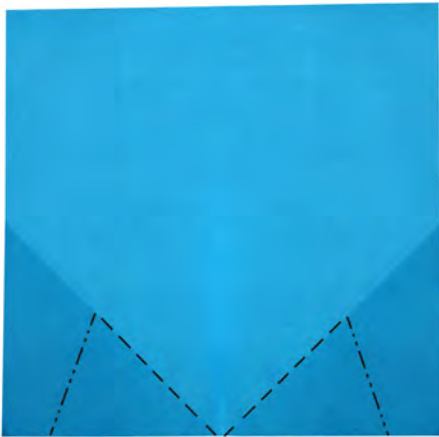

Giang Dinh 2012

Hedgehog

Paper : 6" normal origami paper, thicker paper is recommended for bigger model or for wet folding

1

2
back view

No reference points !

3

4

5

6

7

play with the back yourself

bottom view

sink (optional)

sink (optional)