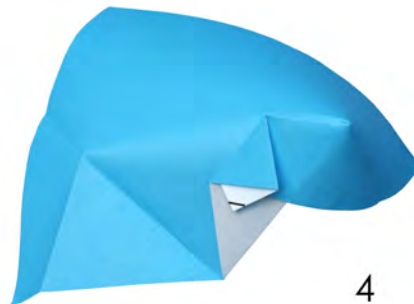

Giang Dinh 2012

Hedgehog

Paper : 6" normal origami paper, thicker paper is recommended for bigger model or for wet folding

1

2
back view

No reference points !

3

4

5

6

7

play with the back yourself

bottom view

sink (optional)

sink (optional)