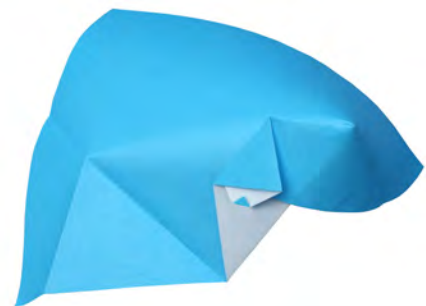

Giang Dinh 2012

Hedgehog

Paper : 6" normal origami paper, thicker paper is recommended for bigger model or for wet folding

1

2
back view

No reference points !

3

4

5

6

7

play with the back yourself

bottom view

sink (optional)

sink (optional)